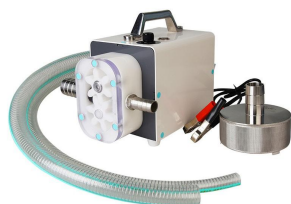

ΑΝΤΛΙΑ ΜΕΤΑΦΟΡΑΣ ΜΕΛΙΟΥ ΜΙΚΡΗΣ ΚΛΙΜΑΚΑΣ

ΑΝΤΛΙΑ ΓΙΑ ΜΕΤΑΦΟΡΑ ΤΟΥ ΜΕΛΙΟΥ

Price: 694,69 € ΔΙΧΩΣ ΦΠΑ - 785,00 € ΜΕ ΦΠΑ